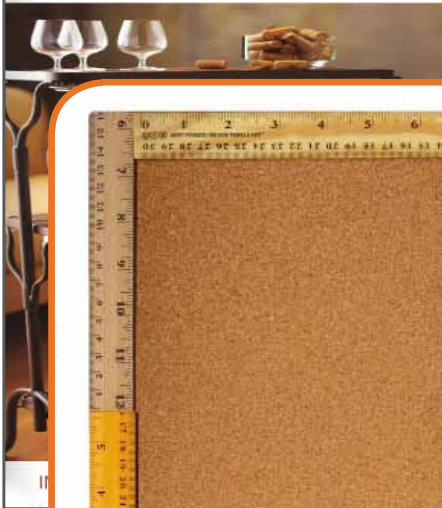

Measure your love of country primitive decorating with home accessories made of vintage yardsticks and rulers. Cork boards and dry-erase boards framed in rulers are available from **GO Home Ltd.** (718/445-4022 or go-hometd.com).